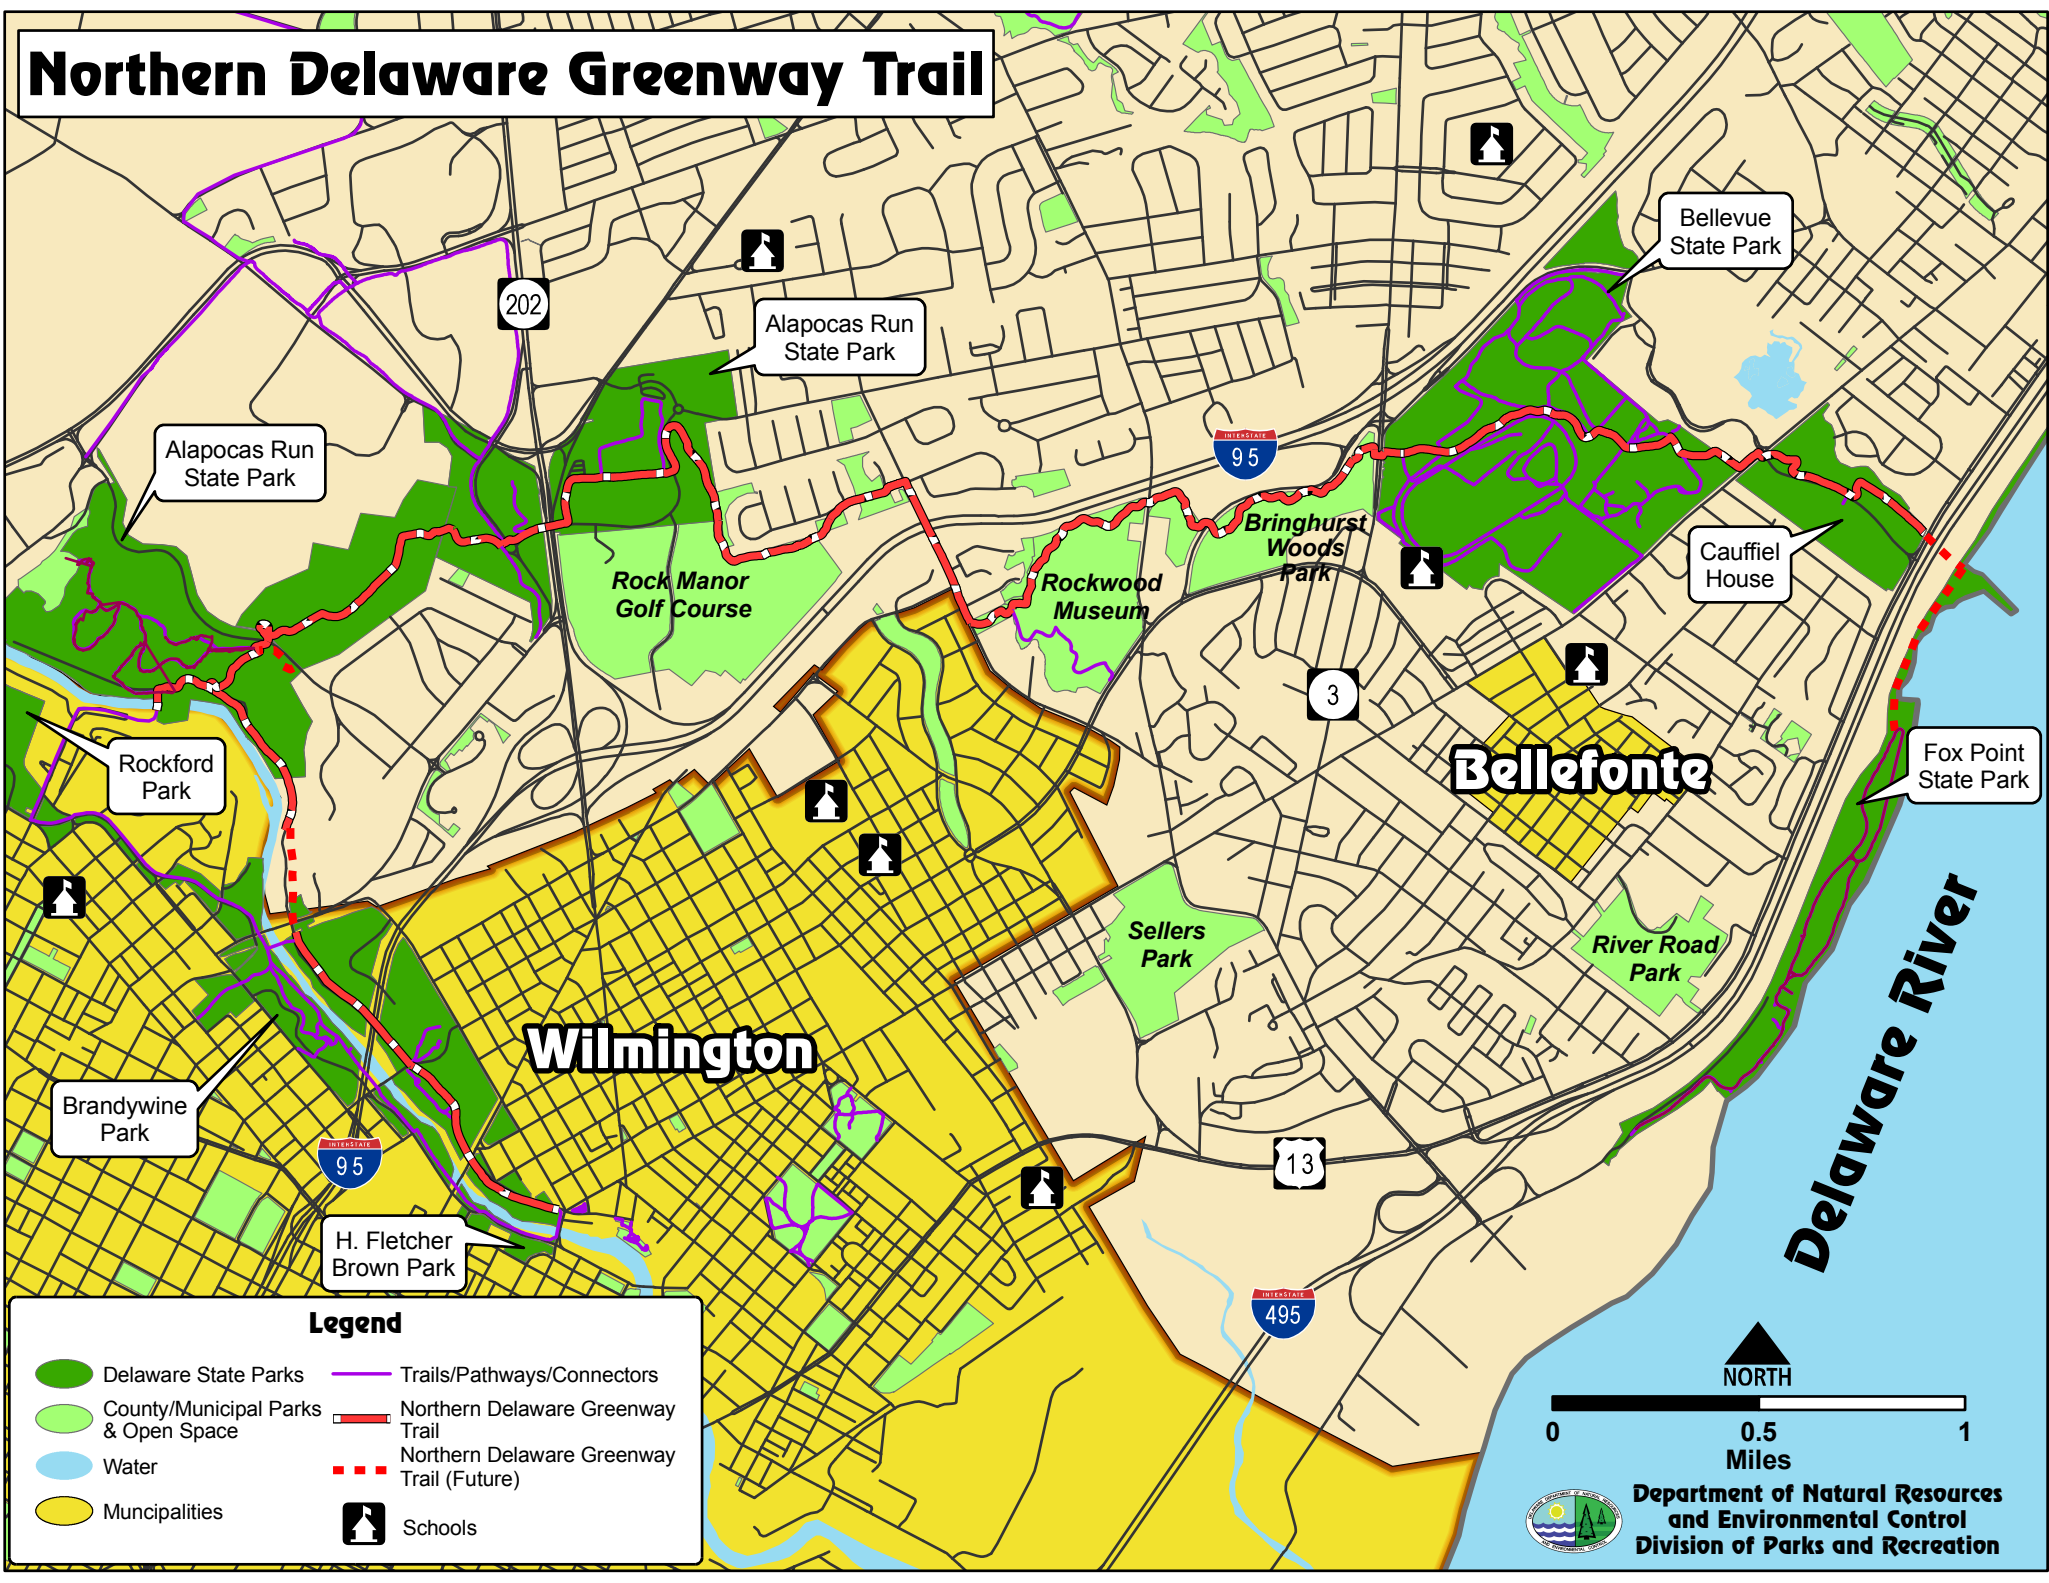

Northern Delaware Greenway Trail

Legend

- Delaware State Parks
- County/Municipal Parks & Open Space
- Water
- Municipalities
- Trails/Pathways/Connectors
- Northern Delaware Greenway Trail
- Northern Delaware Greenway Trail (Future)
- Schools

NORTH

0 0.5 1
Miles

**Department of Natural Resources
and Environmental Control
Division of Parks and Recreation**