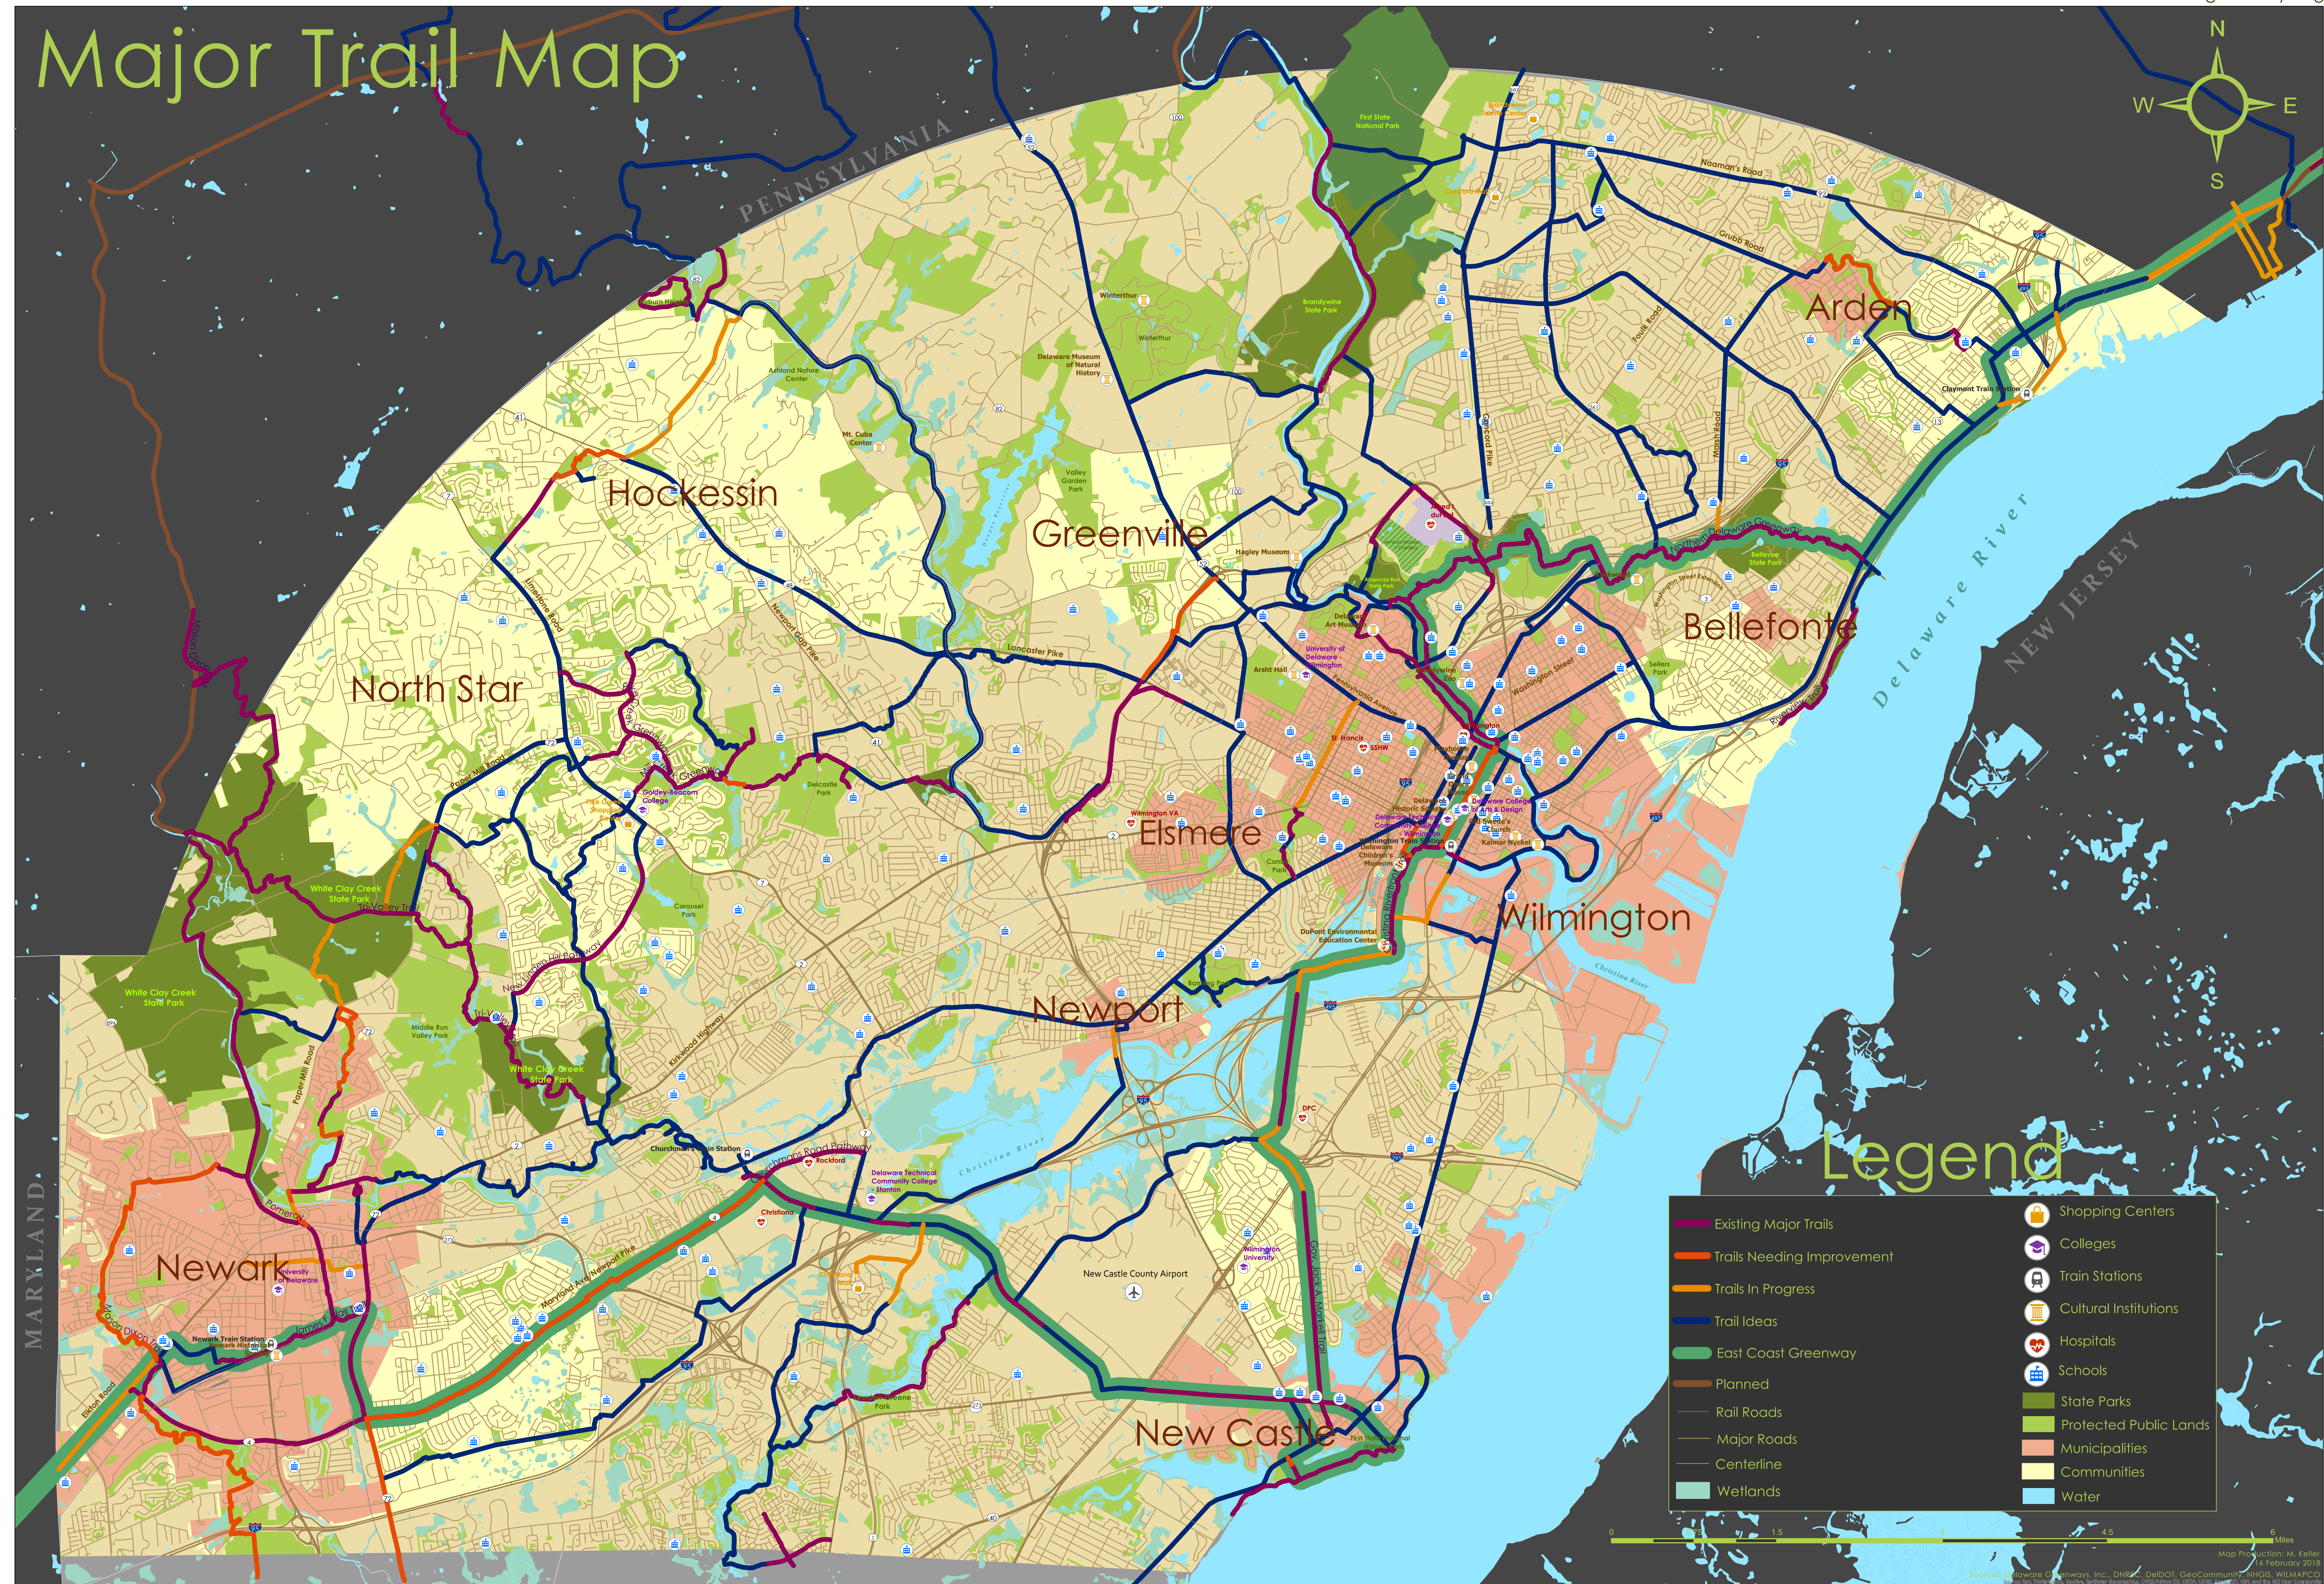

FUTURE TRAILS OF NORTHERN DELAWARE

Major Trail Map

Legend

- Existing Major Trails
- Trails Needing Improvement
- Trails In Progress
- Trail Ideas
- East Coast Greenway
- Planned
- Rail Roads
- Major Roads
- Centerline
- Wetlands
- Shopping Centers
- Colleges
- Train Stations
- Cultural Institutions
- Hospitals
- Schools
- State Parks
- Protected Public Lands
- Municipalities
- Communities
- Water