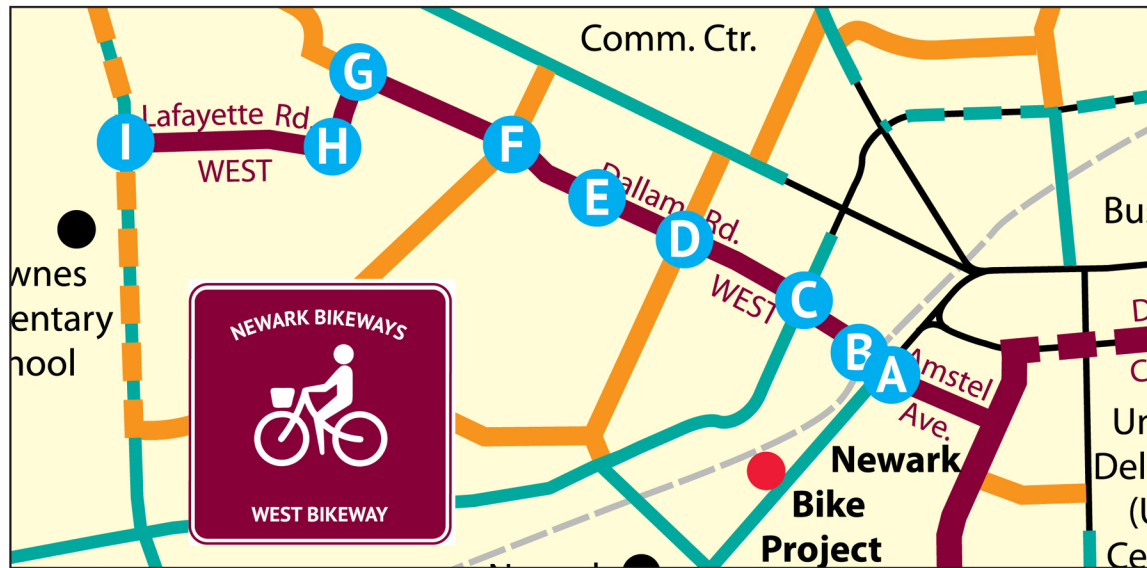

## Map Legend

- Bikeways Central Loop
- Bikeways arterial routes (including off-road paved)
- Other suggested low-stress routes
- Bike lane-lined roads (mostly moderate stress)
- Major roads lacking bike amenities (higher stress)
- Awaiting project completion
- City boundary
- State route
- Destinations
- Bike shops
- East Coast Greenway

# Newark Bikeways Plan

Courtesy of BikeNewark – Version update: August 26, 2021

signage on Orchard Rd. at Winslow Rd. (northbound)

\*Newark Center for Creative Learning

# N and NW Bikeways completed April 2021

**W Bikeway completion pending**

**E**  
on Creek Rd. at  
junction of NW  
Bikeway

**D**  
on Pomeroy Trail at  
Creek Rd.

**A**  
on Pomeroy Trail at  
East Main St.

**southbound on  
New London Rd.  
(Rt. 896) at  
junction of  
NW Bikeway**

**northbound on  
Delrem  
Drive**

**eastbound on  
Fremont Rd.  
at "Pomeroy  
Connector" Tr.**