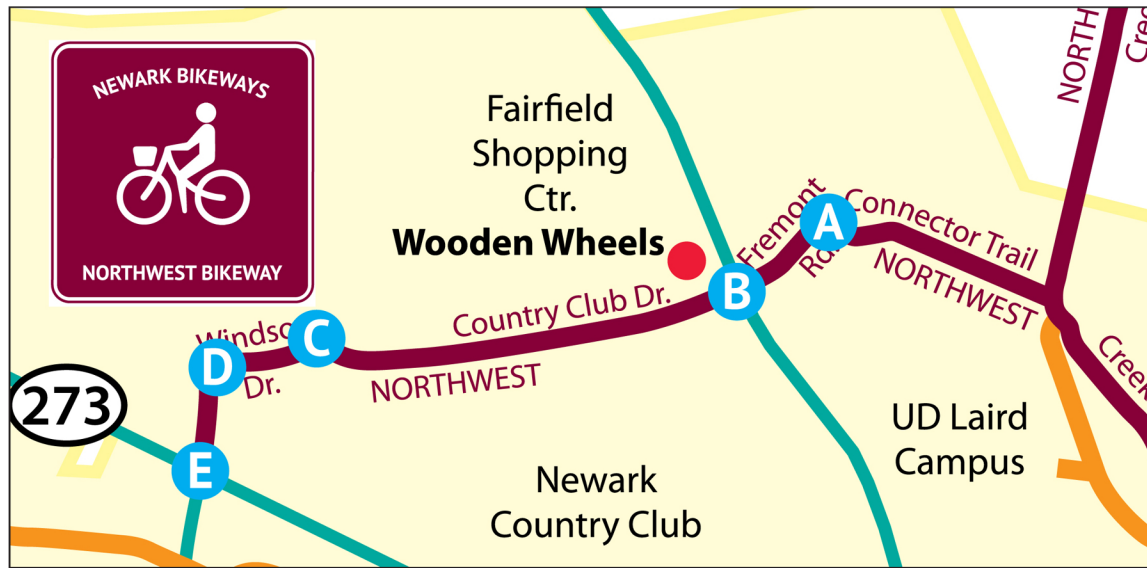

## Map Legend

- Bikeways Central Loop
- Bikeways arterial routes (including off-road paved)
- Other suggested low-stress routes
- Bike lane-lined roads (mostly moderate stress)
- Major roads lacking bike amenities (higher stress)
- Awaiting project completion
- City boundary
- State route
- Destinations
- Bike shops
- East Coast Greenway

# Newark Bikeways Plan

Courtesy of BikeNewark – Version update: August 26, 2021

signage on Orchard Rd. at Winslow Rd. (northbound)

\*Newark Center for Creative Learning

# N and NW Bikeways completed April 2021

**W Bikeway completion pending**

**E**  
on Creek Rd. at  
junction of NW  
Bikeway

**D**  
on Pomeroy Trail at  
Creek Rd.

**A**  
on Pomeroy Trail at  
East Main St.

**southbound on  
New London Rd.  
(Rt. 896) at  
junction of  
NW Bikeway**

**northbound on  
Delrem  
Drive**

**eastbound on  
Fremont Rd.  
at "Pomeroy  
Connector" Tr.**