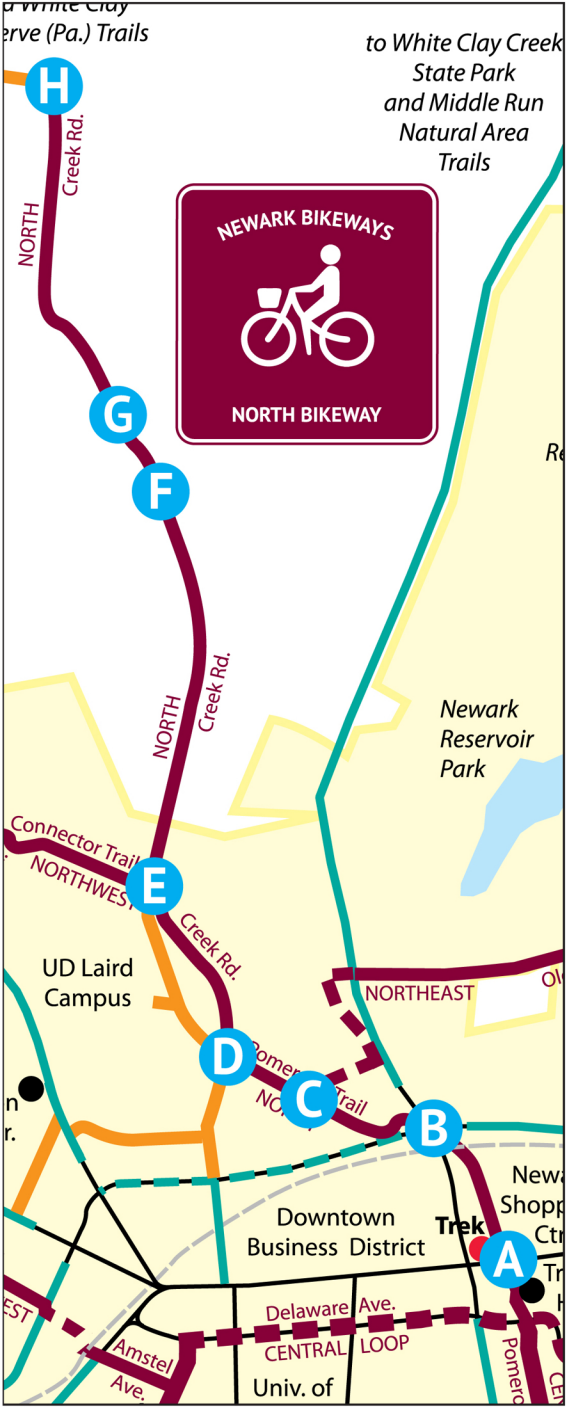

## Map Legend

- Bikeways Central Loop
- Bikeways arterial routes (including off-road paved)
- Other suggested low-stress routes
- Bike lane-lined roads (mostly moderate stress)
- Major roads lacking bike amenities (higher stress)
- Awaiting project completion
- City boundary
- State route
- Destinations
- Bike shops
- East Coast Greenway

# Newark Bikeways Plan

Courtesy of BikeNewark – Version update: August 26, 2021

signage on Orchard Rd. at Winslow Rd. (northbound)

\*Newark Center for Creative Learning

# N and NW Bikeways completed April 2021

**W Bikeway completion pending**

**E**  
on Creek Rd. at  
junction of NW  
Bikeway

**D**  
on Pomeroy Trail at  
Creek Rd.

**A**  
on Pomeroy Trail at  
East Main St.

**southbound on  
New London Rd.  
(Rt. 896) at  
junction of  
NW Bikeway**

**northbound on  
Delrem  
Drive**

**eastbound on  
Fremont Rd.  
at "Pomeroy  
Connector" Tr.**