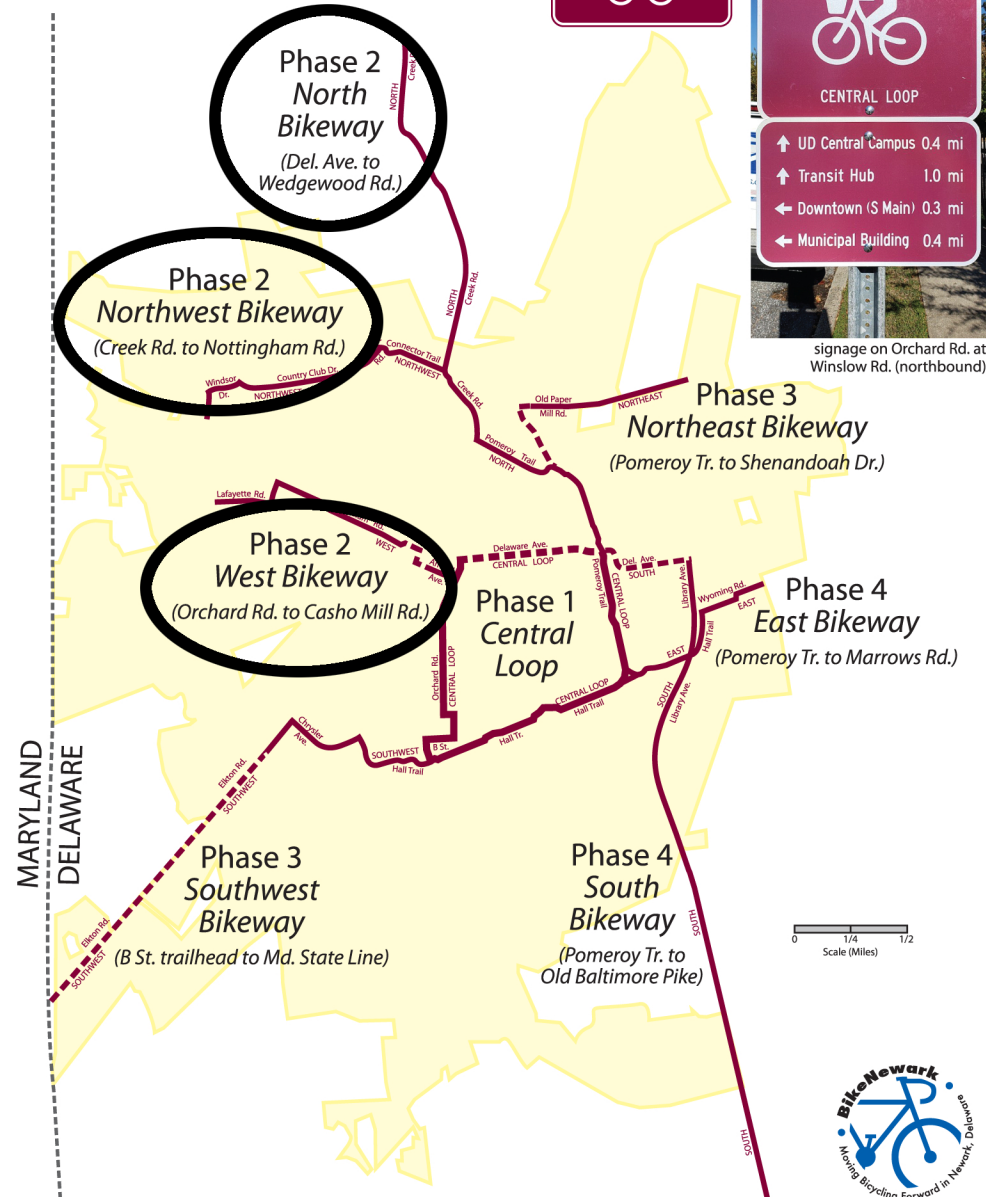

## Map Legend

- Bikeways Central Loop
- Bikeways arterial routes (including off-road paved)
- Other suggested low-stress routes
- Bike lane-lined roads (mostly moderate stress)
- Major roads lacking bike amenities (higher stress)
- Awaiting project completion
- City boundary
- State route
- Destinations
- Bike shops
- East Coast Greenway

# Newark Bikeways Plan

Courtesy of BikeNewark – Version update: August 26, 2021

signage on Orchard Rd. at Winslow Rd. (northbound)

\*Newark Center for Creative Learning

# N and NW Bikeways completed April 2021

**W Bikeway completion pending**

**E**  
on Creek Rd. at  
junction of NW  
Bikeway

**D**  
on Pomeroy Trail at  
Creek Rd.

**A**  
on Pomeroy Trail at  
East Main St.

**southbound on  
New London Rd.  
(Rt. 896) at  
junction of  
NW Bikeway**

**northbound on  
Delrem  
Drive**

**eastbound on  
Fremont Rd.  
at "Pomeroy  
Connector" Tr.**