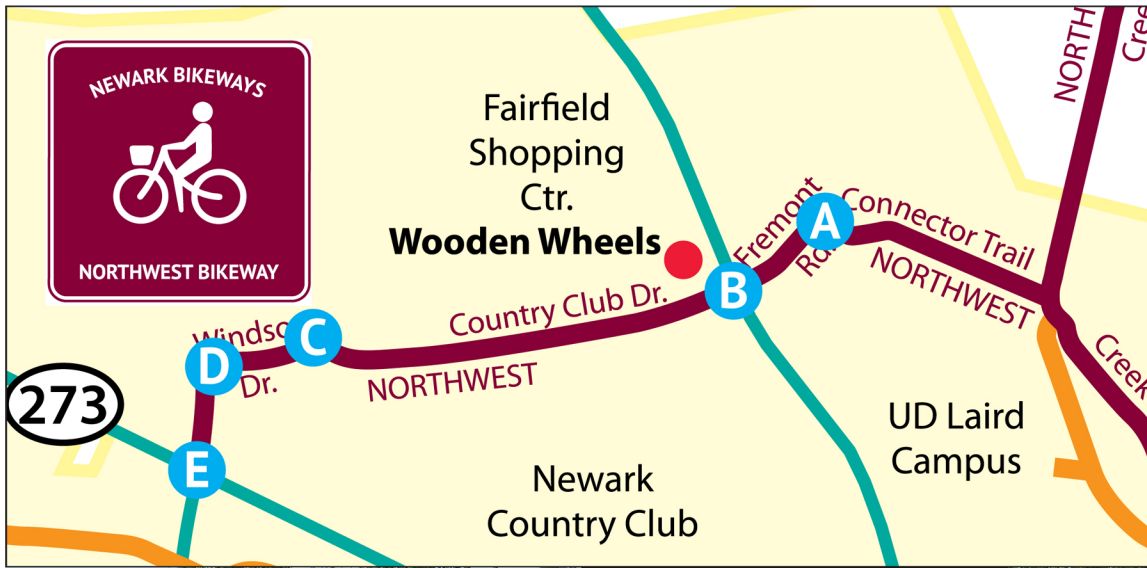

## Map Legend

- Bikeways Central Loop
- Bikeways arterial routes (including off-road paved)
- Other suggested low-stress routes
- Bike lane-lined roads (mostly moderate stress)
- Major roads lacking bike amenities (higher stress)
- Awaiting project completion
- City boundary
- State route
- Destinations
- Bike shops
- East Coast Greenway

# Newark Bikeways Plan

Courtesy of BikeNewark – Version update: August 26, 2021

signage on Orchard Rd. at Winslow Rd. (northbound)

\*Newark Center for Creative Learning

# N and NW Bikeways completed April 2021

**W Bikeway completion pending**

**E**  
on Creek Rd. at  
junction of NW  
Bikeway

**D**  
on Pomeroy Trail at  
Creek Rd.

**A**  
on Pomeroy Trail at  
East Main St.

**southbound on  
New London Rd.  
(Rt. 896) at  
junction of  
NW Bikeway**

**northbound on  
Delrem  
Drive**

**eastbound on  
Fremont Rd.  
at "Pomeroy  
Connector" Tr.**