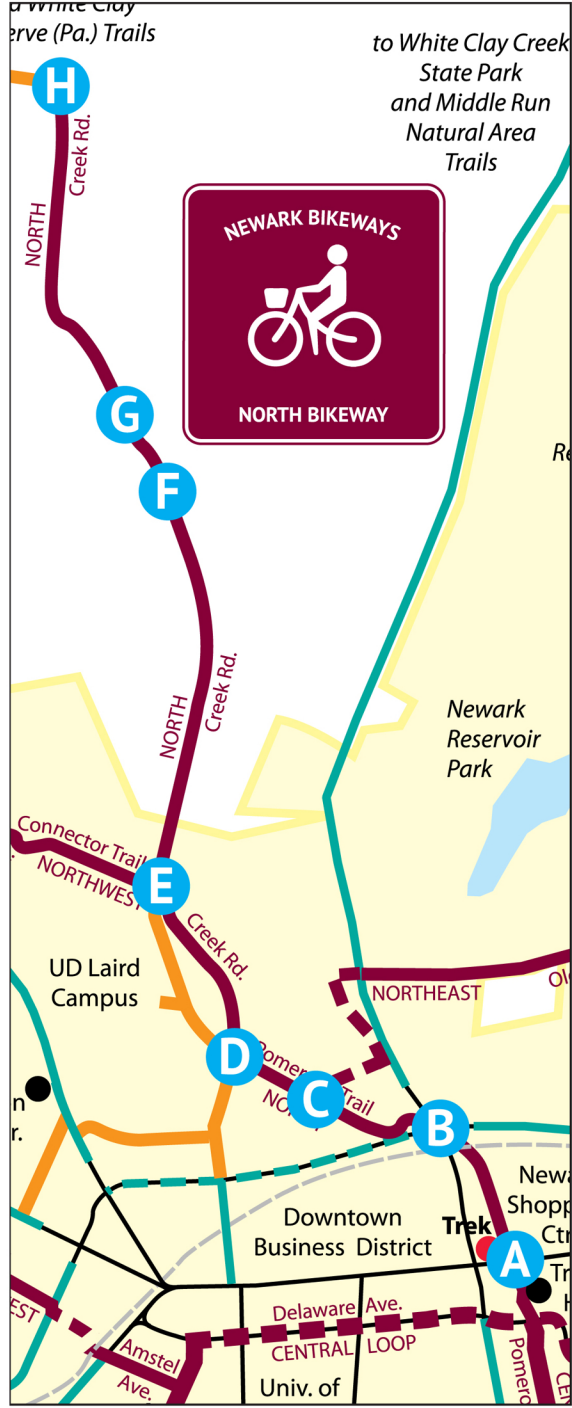

## Map Legend

- Bikeways Central Loop
- Bikeways arterial routes (including off-road paved)
- Other suggested low-stress routes
- Bike lane-lined roads (mostly moderate stress)
- Major roads lacking bike amenities (higher stress)
- Awaiting project completion
- City boundary
- State route
- Destinations
- Bike shops
- East Coast Greenway

# Newark Bikeways Plan

Courtesy of BikeNewark – Version update: August 26, 2021

signage on Orchard Rd. at Winslow Rd. (northbound)

\*Newark Center for Creative Learning

# N and NW Bikeways completed April 2021

**W Bikeway completion pending**

**E**  
on Creek Rd. at  
junction of NW  
Bikeway

**D**  
on Pomeroy Trail at  
Creek Rd.

**A**  
on Pomeroy Trail at  
East Main St.

**southbound on  
New London Rd.  
(Rt. 896) at  
junction of  
NW Bikeway**

**northbound on  
Delrem  
Drive**

**eastbound on  
Fremont Rd.  
at "Pomeroy  
Connector" Tr.**